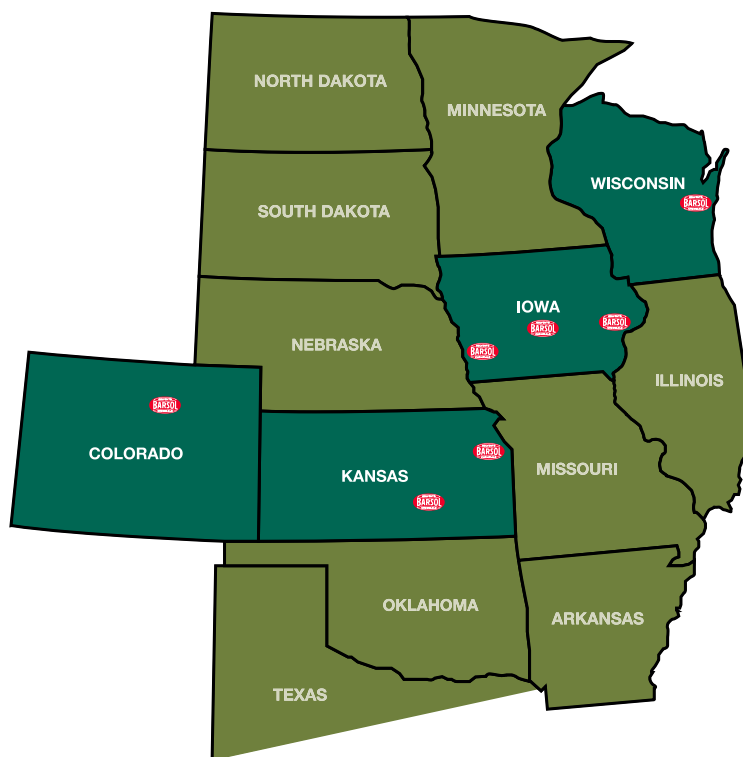

Local Distribution Centers
Guarantee Fast Delivery to our
Customers in 13 States

ISO 9001: Registered

Quality. Every Time.

Bettendorf, Iowa
204 36th Street
800-728-6488

Council Bluffs, Iowa
2135 9th Avenue
800-779-6488

Des Moines, Iowa
1970 NE Broadway
800-397-6488

Kansas City, Kansas
901 S 66th Terrace
800-593-6488

El Dorado, Kansas
2601 Pioneer Drive
800-475-6488

West Bend, Wisconsin
800 Rail Way
800-514-6488

Loveland, Colorado
668 Barboura Drive
800-779-6488