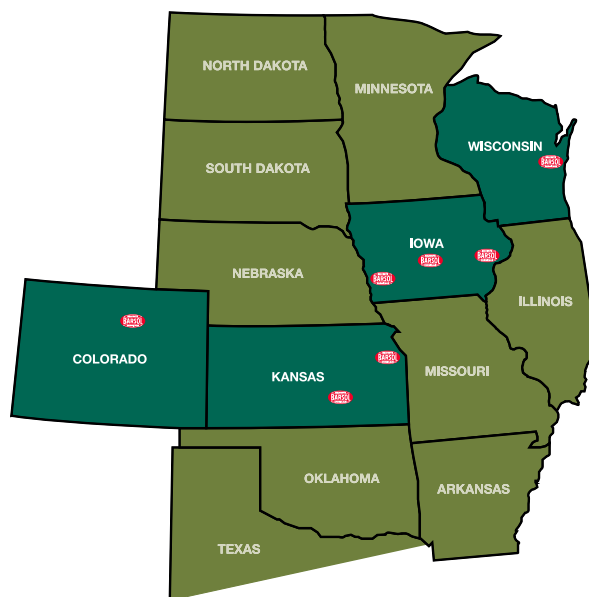

- Hazardous-Nonhazardous-Special Wastes-Lab Packs
- Scheduled Waste Pick-ups
- Preprinted Manifests and Labels
- Certified Lab
- Declaration of Disposal (upon request)
- Licensed Waste Transporter
- Licensed Contracted Waste Facilities
Waste Research and Reclamation Environmental Services (WRRES)
Systech Environmental
Rineco
Veolia
- Recycle and Return Programs Available

**Local Distribution Centers
Guarantee Fast Delivery to our
Customers in 13 States**

ISO 9001: Registered

Quality. Every Time.

Bettendorf, Iowa
204 36th Street
800-728-6488

Council Bluffs, Iowa
2135 9th Avenue
800-779-6488

Des Moines, Iowa
1970 NE Broadway
800-397-6488

Kansas City, Kansas
901 S 66th Terrace
800-593-6488

El Dorado, Kansas
2601 Pioneer Drive
800-475-6488

West Bend, Wisconsin
800 Rail Way
800-514-6488

Loveland, Colorado
668 Barboura Drive
800-779-6488